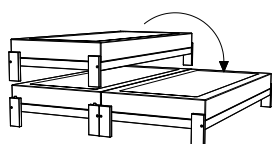

stapelbar | superposable | for stacking