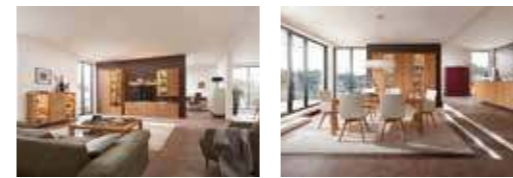

Planungsbeispiele *Planning examples*

4 – 29

4 – 7