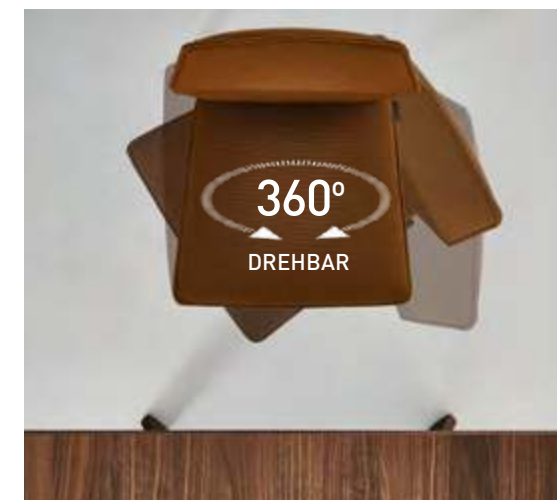

**Dining table 1422-1703 GOA:** LWH 190/100/75 cm • Oak rustico light oiled finish, stainless steel optic • **Chair 0361-03VJ EMILIE:** WHD 49/87/58 cm • Oak rustico light oiled finish • Fabric: Dallas Q2 light grey • **Sideboard H221-3703L with underframe:** WHD 240/85/43 cm • **Wall shelf H802-0337L:** WHD 207/24/22 cm • **Highboard H428-3703L:** WHD 160/139/43 cm • Lacquered crystal white matt, oak rustico light oiled finish

## DESIGN-SITZMÖBEL:

HERAUSRAGEND BEQUEM UND  
OPTIONAL MIT DREHFUNKTION

DESIGN SEATING FURNITURE: OUTSTANDINGLY COMFORTABLE  
AND OPTIONALLY WITH A SWIVEL FUNCTION

Esstisch 1422-1842 GOA: LBH 190/100/75 cm • Colorado Nussbaum geölt, Metall anthrazit matt • Stuhl 0275-18TF CAROLA: BHT 49/86/60 cm • Sessel 0276-18TF CAROLA: BHT 63/86/60 cm • Metall anthrazit matt • Bezug: Freiburg Q2 cognac • Vitrine H615-3742R: BHT 60/207/43 cm • Vitrine H613-3742L: BHT 60/207/43 cm • Sideboard H314-3742L: BHT 180/105/43 cm • Wandboard H801-4237L: BHT 147/24/22 cm • Lack kristallweiß matt, Colorado Nussbaum geölt

Dining table 1422-1842 GOA: LWH 190/100/75 cm • Colorado walnut oiled finish, metal anthracite matt • Chair 0275-18TF CAROLA: WHD 49/86/60 cm • Armchair 0276-18TF CAROLA: WHD 63/86/60 cm • Metal anthracite matt • Fabric: Freiburg Q2 cognac • Cabinet H615-3742R: WHD 60/207/43 cm • Cabinet H613-3742L: WHD 60/207/43 cm • Sideboard H314-3742L: WHD 180/105/43 cm • Wall shelf H801-4237L: WHD 147/24/22 cm • Lacquered crystal white matt, colorado walnut oiled finish