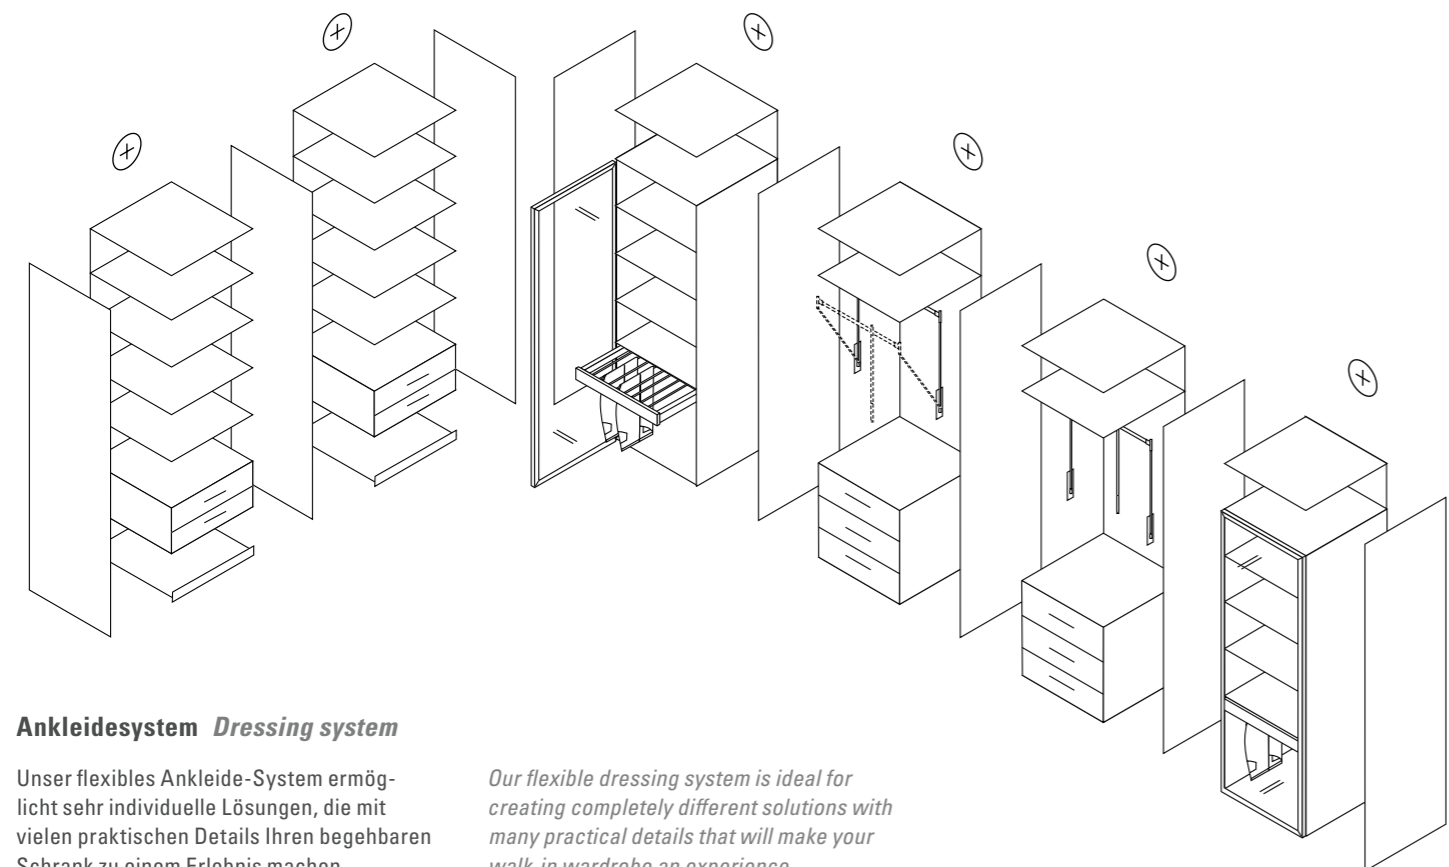

Interior – Komfort und Ausstattung Interior – Comfort and features

Alle Leuchten enthalten LED-Lampen, die innerhalb der Energieklasse E bis F liegen. Die LED-Lampen können nicht ausgetauscht werden.
Each lamp is equipped with energy class E to F LEDs. The LEDs cannot be replaced.

The wardrobe elements act as basic and add-on elements, and we automatically add the required centre panels and outer sides (the centre panel is 3.7 cm thick). With in-fills between two walls, please allow an additional 2 cm in your planning for the ideal installation.