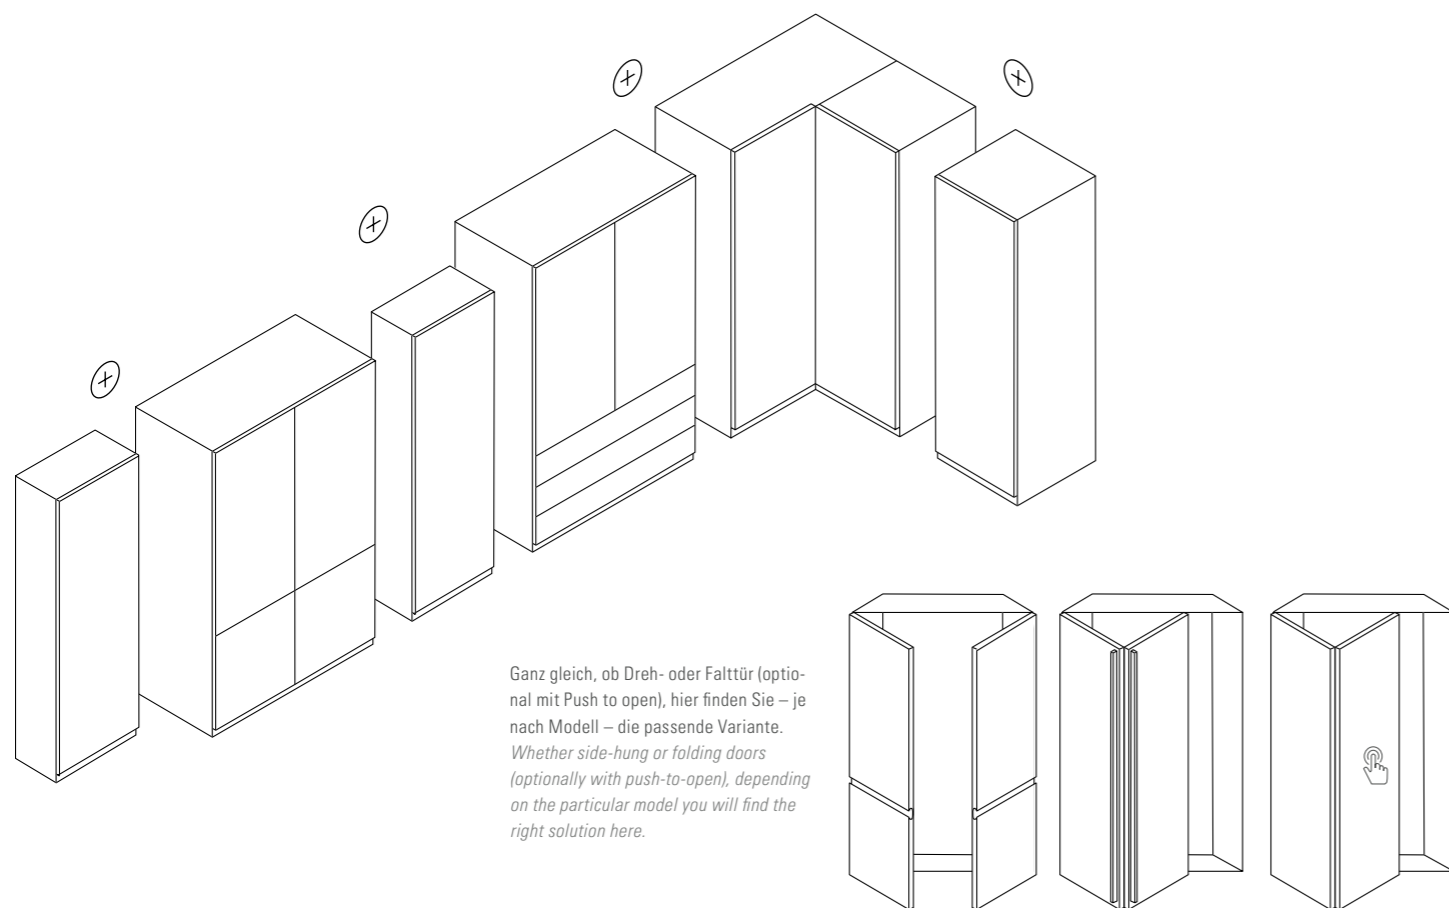

The wardrobe elements act as basic and add-on elements, and we automatically add the required centre panels and outer sides (the centre panel is 3.7 cm thick). With in-fills between two walls, please allow an additional 2 cm in your planning for the ideal installation.